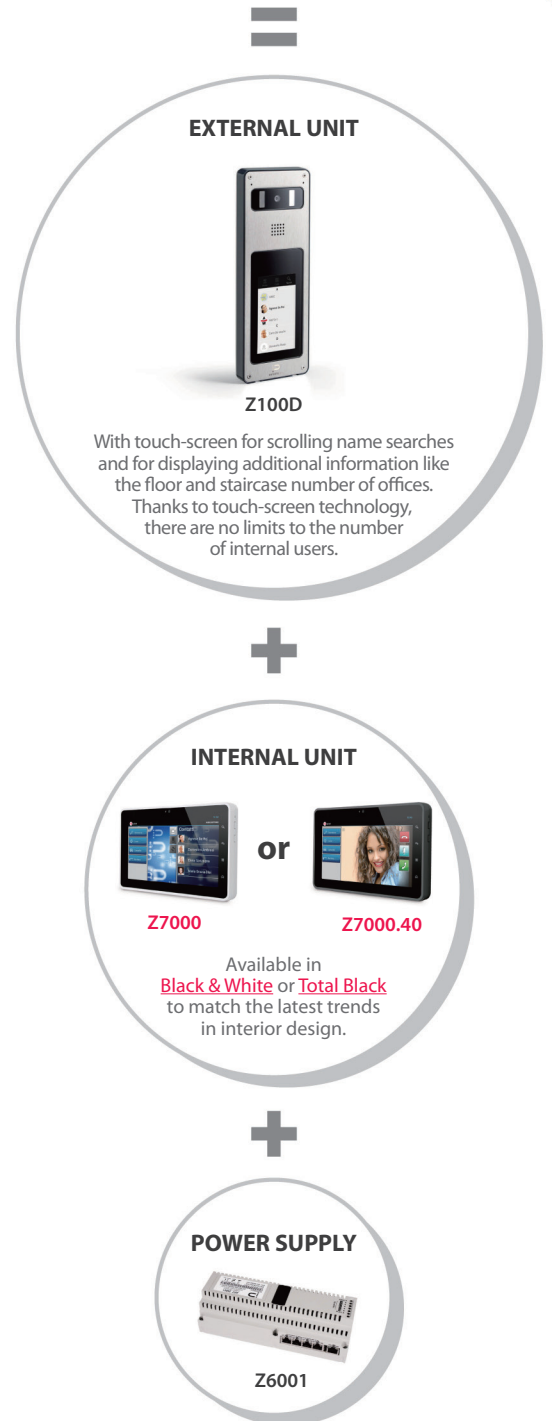

POWER SUPPLY

PoE power supply for residential or condominium. SIP server system INFINITEPLAY. Able to feed and distribute up to four devices. Connecting to the internet router of building.

Supply Voltage	90V-260V 50-60Hz
Output Port	1 OUTPUT 12V 1A, 3 AUX
Input	4 INPUT
Operating Temperature	0°C ~ +45°C
Polymer Housing	ABS V0
Dimensions(mm)	12 DIN module, 208(W) x 89(H) x 60(D)